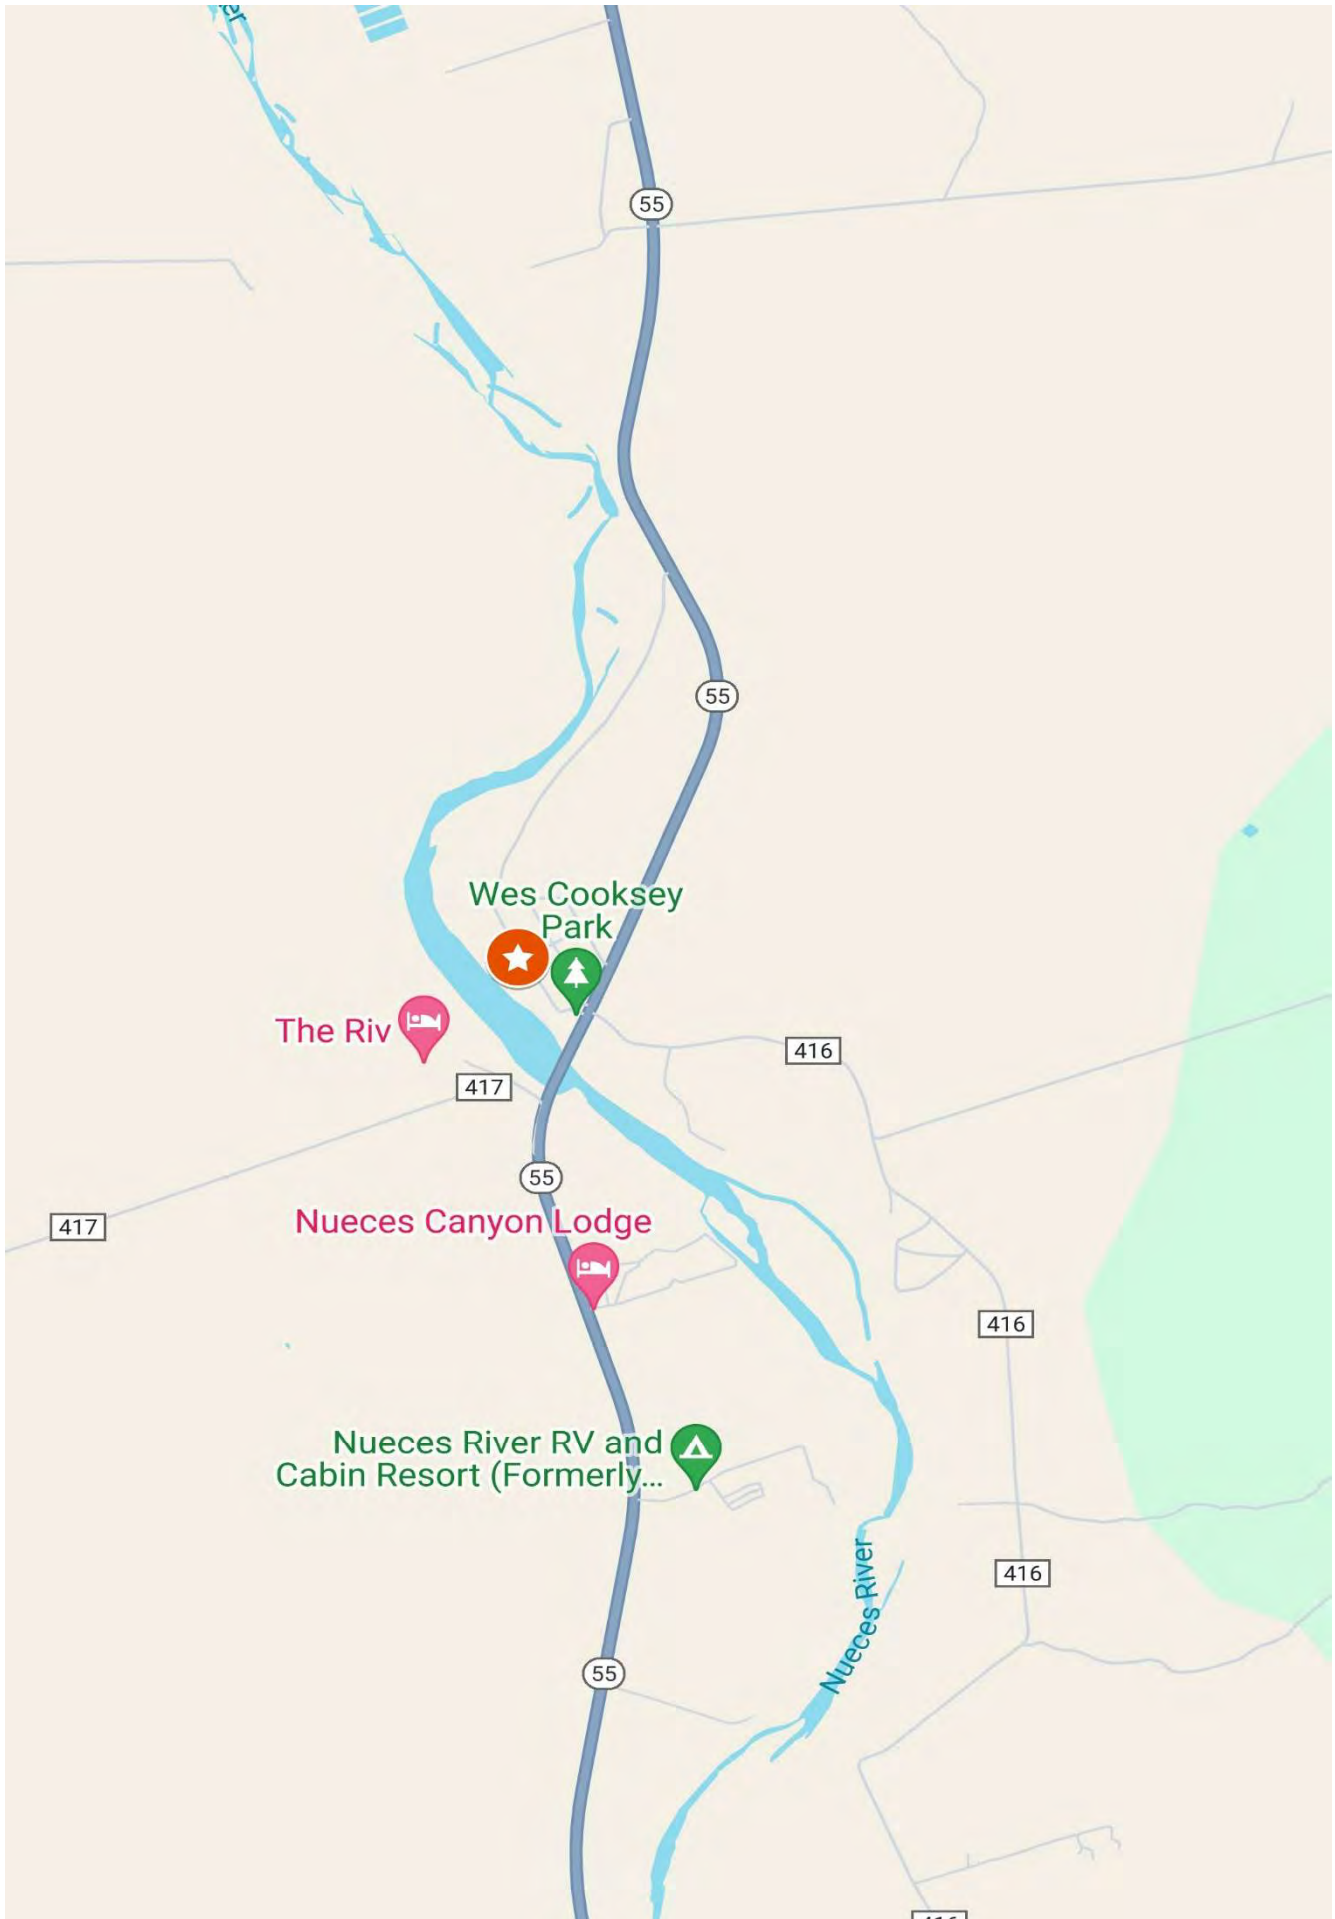

Suttle and Company

Real Estate

1260 Hwy 83 South
P.O. Box 606
Leakey, Tx. 78873

Phone: 830/232-5242
Fax: 830/232-4283

Email: suttle Realty@hctc.net
www.SuttleandCompany.com

Escape to tranquility at 127 Lake Drive, a charming, well taken care of Lake Front property, two story barn style home, and 520 sq ft guest cabin on .4025 acres lakefront property nestled in the heart of Nueces Leisure Estates in Camp Wood, TX. This idyllic retreat offers a perfect blend of rustic charm and amenities, promising a peaceful and rejuvenating getaway in nature's embrace. Perched on a sprawling waterfront lot, this property boasts stunning panoramic views of the sparkling Nueces River / lake and surrounding natural beauty. The lush greenery, towering trees, and gentle river/lake breeze create a picturesque setting that will leave you in awe. Enjoy direct access to the lake, where you can fish, kayak, or unwind on the private dock. Step inside and be greeted by a warm and inviting interior. The open-concept design seamlessly connects the living, dining, and kitchen areas, fostering an atmosphere of togetherness and relaxation. The living room features a cozy fireplace, perfect for gathering around on chilly evenings. The well-equipped kitchen offers ample counter space, modern appliances, and a breakfast bar for casual dining. Whether you're seeking a weekend getaway or a full-time residence, 127 Lake Drive presents an exceptional opportunity to own a slice of Camp Wood's natural beauty. Don't miss out on making this retreat your own. Contact us today to arrange a private tour and experience the serenity and charm of 127 Lake Drive firsthand. List Price: \$690,000

Uvalde County, Texas, AC +/-

NOT A SURVEY. FOR REFERENCE ONLY

 Boundary

Wes Cooksey Park

The Riv

Nueces Canyon Lodge

Nueces River RV and Cabin Resort (Formerly...)

55